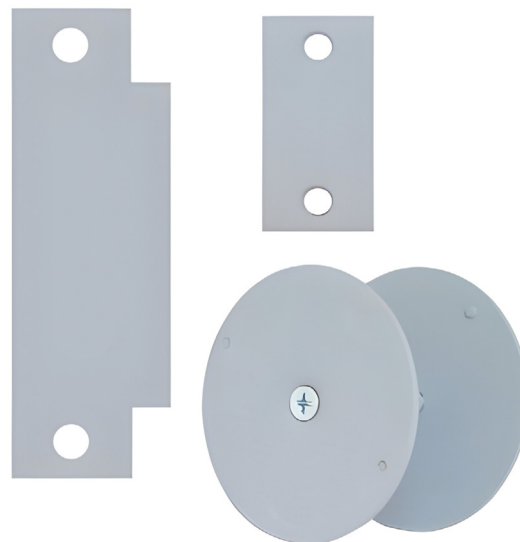

Filler Plates / Hole Covers

A wide array of filler plates and hole covers to retrofit into doors.

- Multiple Sizes and Shapes to Fill in / Cover Most Holes
- Prime Coat Prepped to Be Painted in The Field to Match Existing Doors
- Solid Steel Construction to Securely Fill in Unused Lock and Strike Plate Preps

SKU#	SPECIFICATIONS
Material	Steel
Finish	Filler Plates - Prime Coated
Finish	Hole Covers - Prime Coated/ Painted or Brass Plated