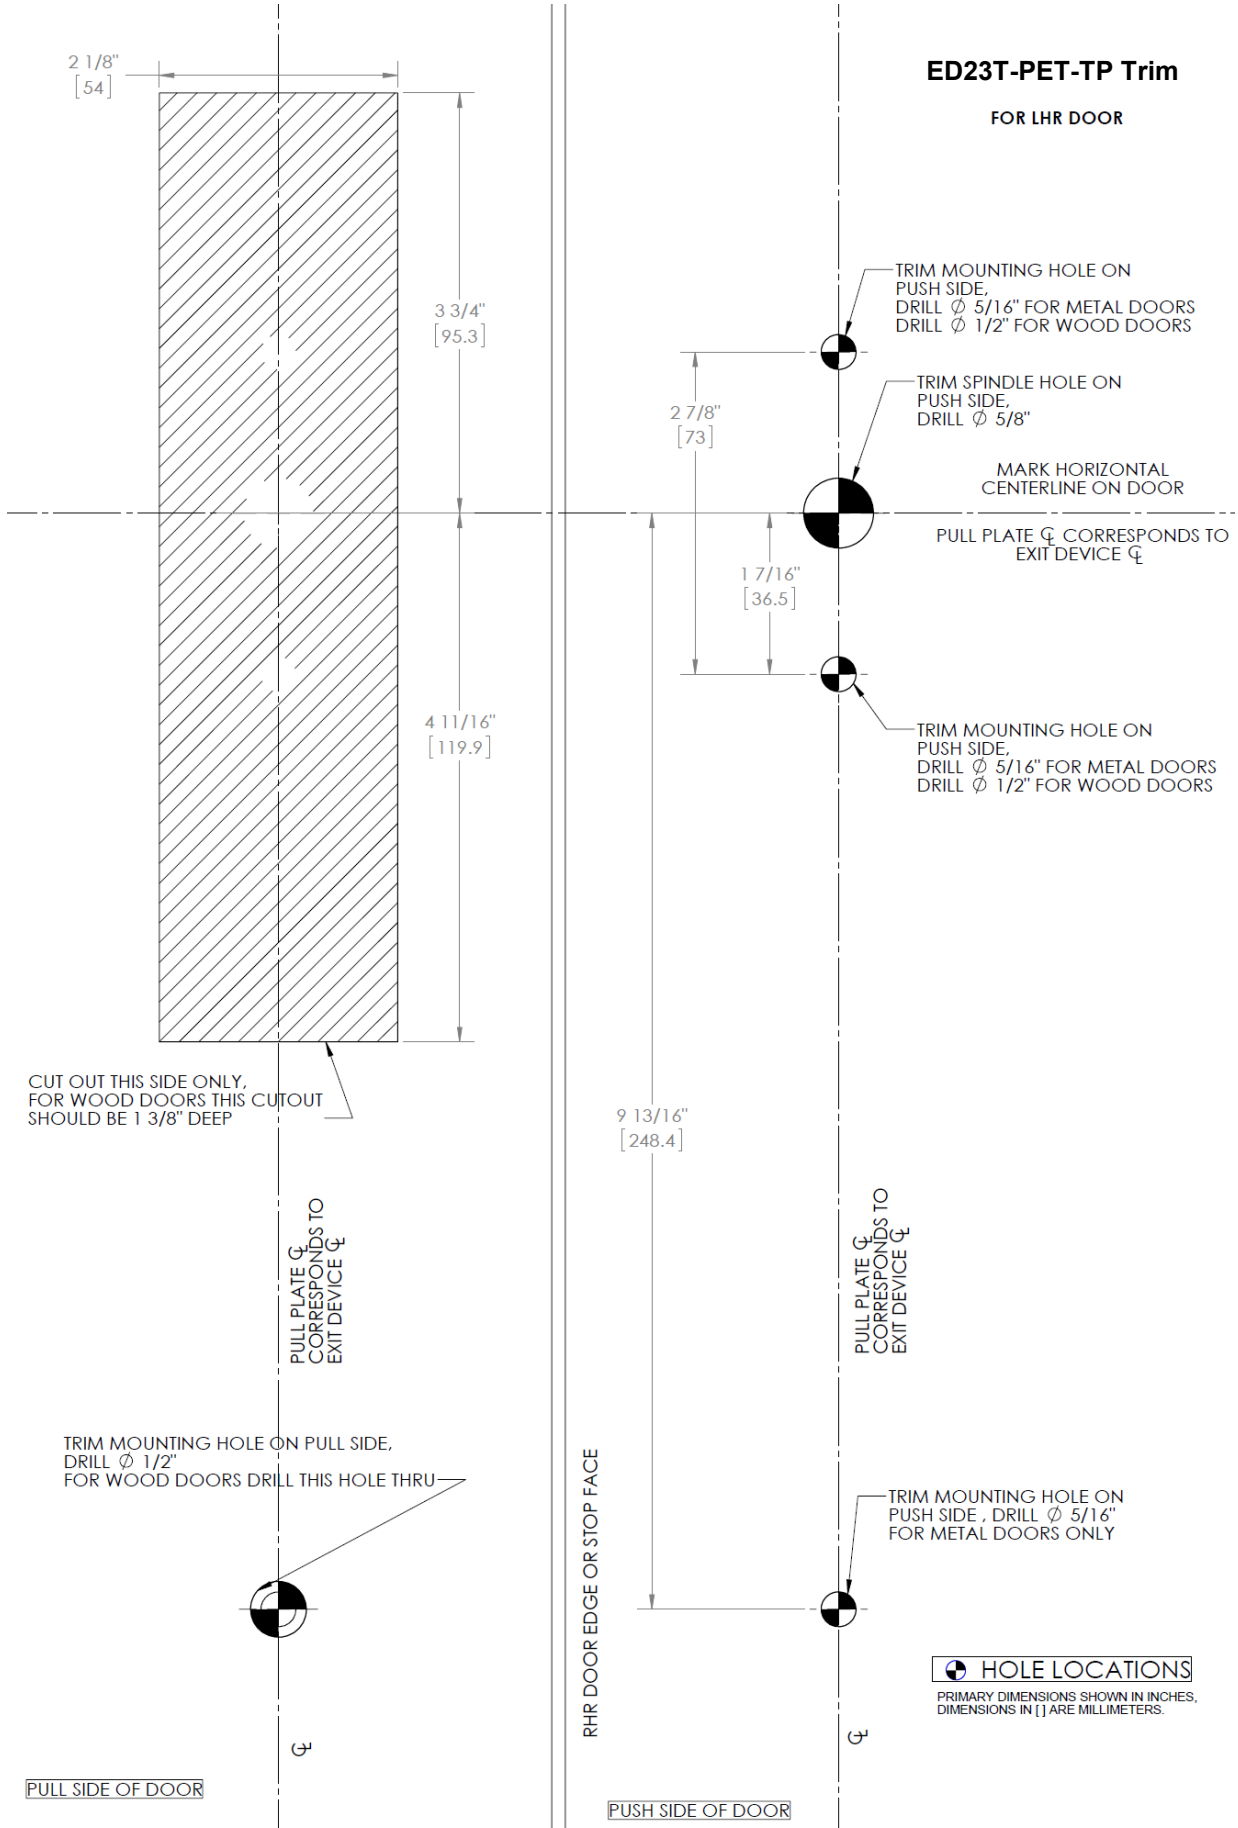

ED23T-PET-TP Trim

FOR LHR DOOR

HOLE LOCATIONS