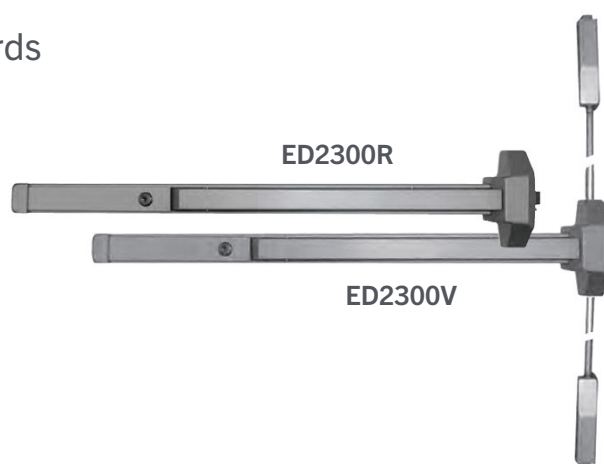

## ED2300 Series Standard Duty Exit Devices

For use on a single door or double doors with or without mullion. For 1-3/4" (44 mm) thick standard RHR or LHR hollow metal doors and wood doors. All devices and accessories are to be used on a 1-3/4" standard door.

- Meets ANSI A156.3 Grade 1 Standards
- Non-handed
- Trim sold separately

### SPECIFICATIONS

Certifications	ANSI A156.3 Grade 1, UL Listed Panic Device, UL Listed 3-hour Fire Device
Sizes	36" and 48"
Handing	Rim - Non-handed ~ SVR Field Reversible
Strike	Panic Rim Device Furnished with Roller Strike
Finish	Alum, Dark Bronze, Flat Black, Stainless Steel
Trim	Trim Sold Separately
Materials	Steel or Stainless Steel (All Springs Stainless Steel)
Mounting Hardware	Machine Screws, Sex Nuts and Bolts