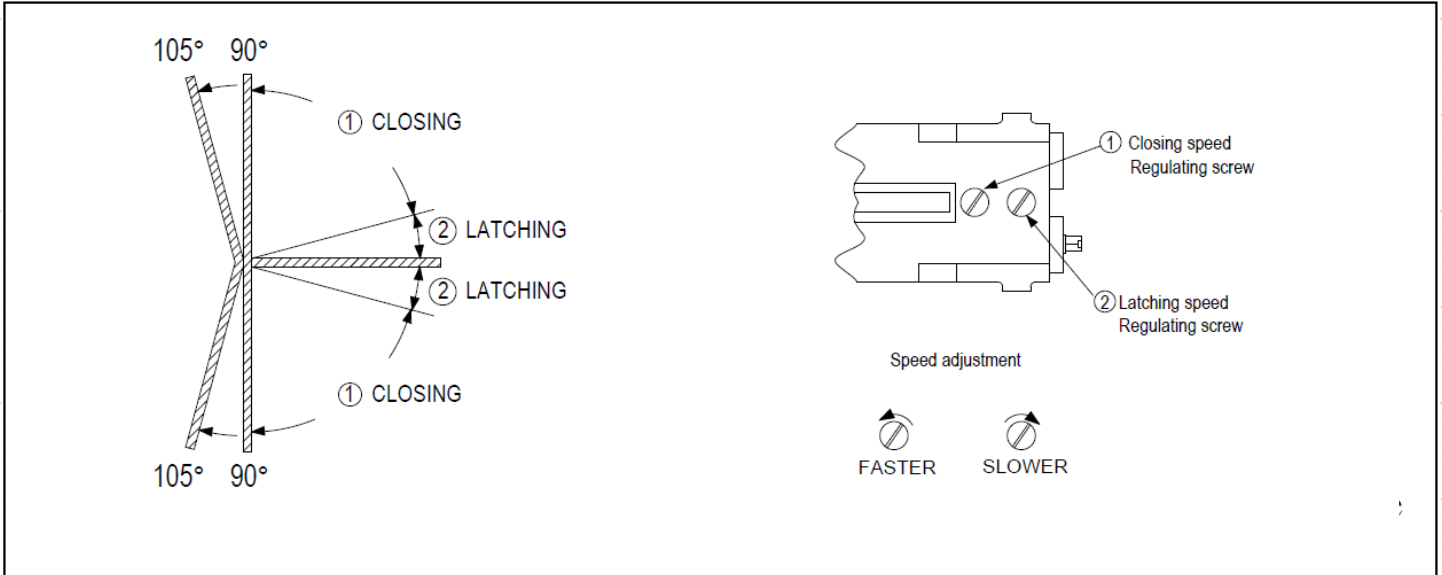

Concealed Overhead Door Closer Instructions

Closing and Latching Speed Adjustment (C36/3700)

Power Adjustment (C3700 Only)